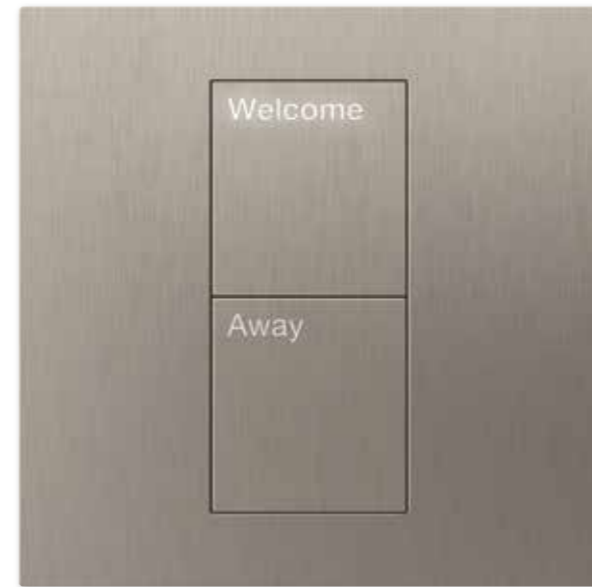

The geofencing feature in the Lutron Connect app controls lights based on your location. It can turn lights on when you arrive home and will notify you if you've left lights on when you leave.

You can also use a keypad next to an entryway to conveniently control lights.