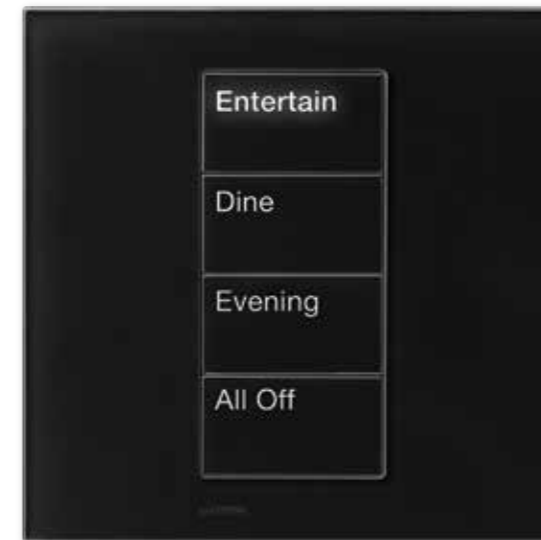

Kitchen

Your kitchen is the heart of your home. It's the place where you start your day with an espresso or create your signature dish. Here, you can brighten recessed downlights and under-cabinet lights for cooking, then adjust island lights to a more subdued setting for dining.

Rather than having a row of switches lined up on the wall, eliminate wall clutter with the Palladiom keypad, which provides subtle elegance for any space.

Square Palladiom keypad
in Clear Black Glass